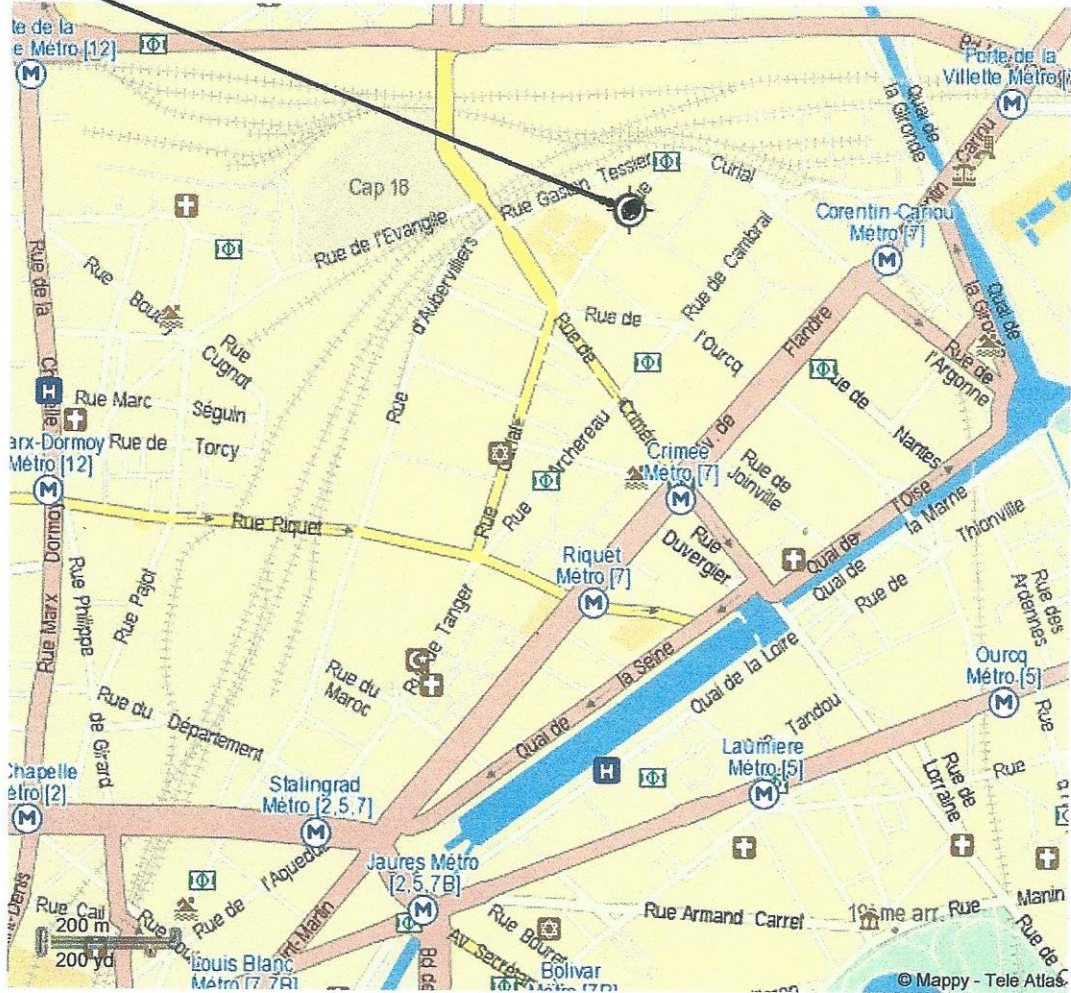

16 Rue Colette Magny

(90, Rue Curial) 75019, Paris, Ile-de-France, France

PARKING AVAILABLE ON AVENUE DE FLANDRE